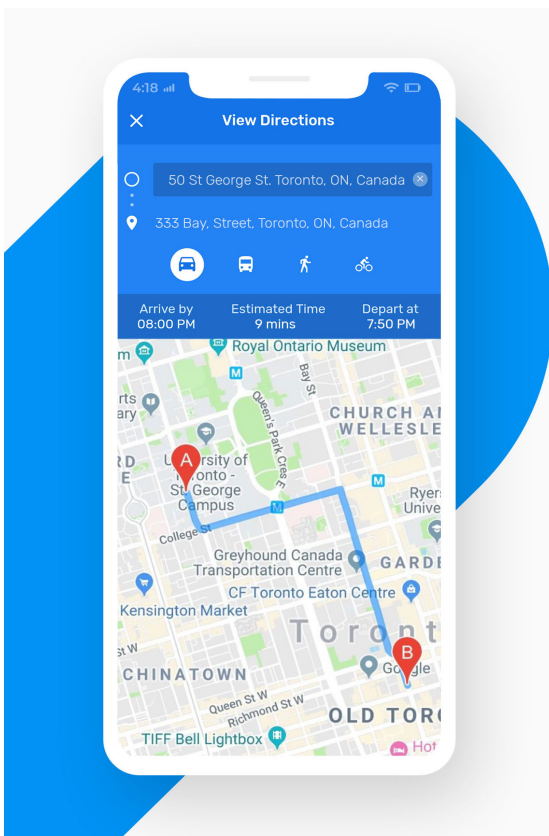

## Integrating Google with Jombone

Employers & Recruiting professionals should be informed in advance of the Worker's commute to their workplace. The commute is 1 of the top 3 motivators to appeal to the Worker and it will set them up for successful employment experience. With a realistic commute for the Worker - they are sure to remain committed & motivated to assignment completion.

Jombone integrates with Google Maps Platform and utilizes Directions, Distance Matrix, Roads and Places API to calculate and estimate commute time from a worker's home address to the job location with a single click.